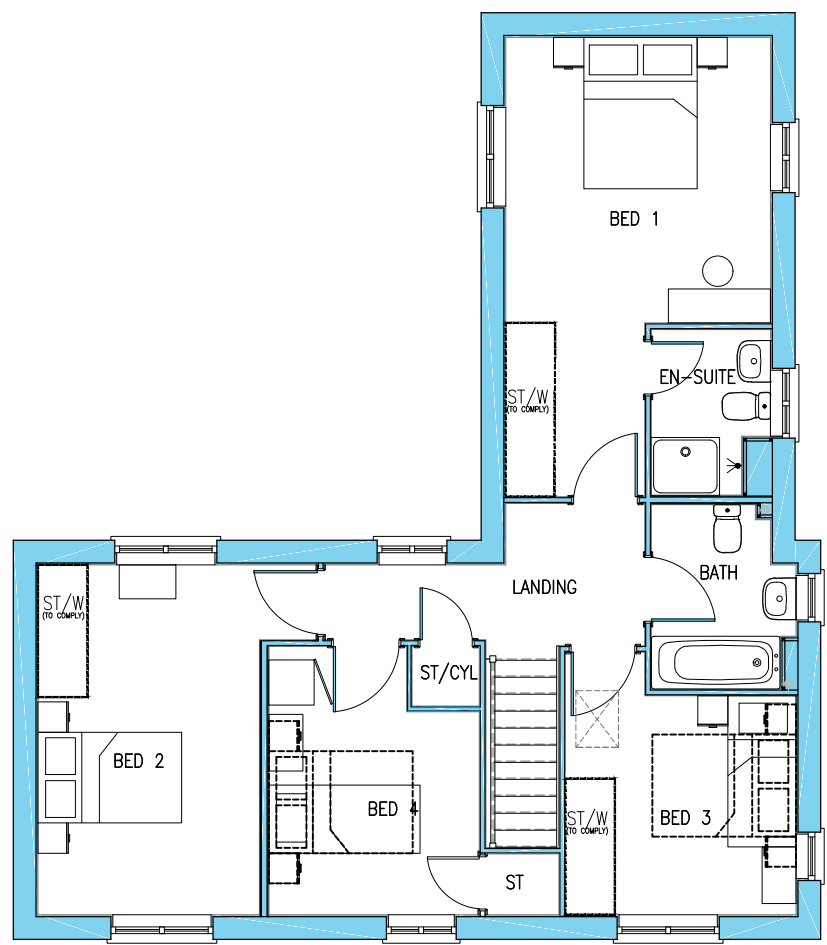

Ground Floor

First Floor

Plots: (T) 1, 24, 33, 35, 48, 72, 77, 120

Project:-  
 Wivenhoe, Land South of Elmstead Road, off Richard Avenue  
 Description:-  
 House Type Waysdale 'NT42' Floor Plans